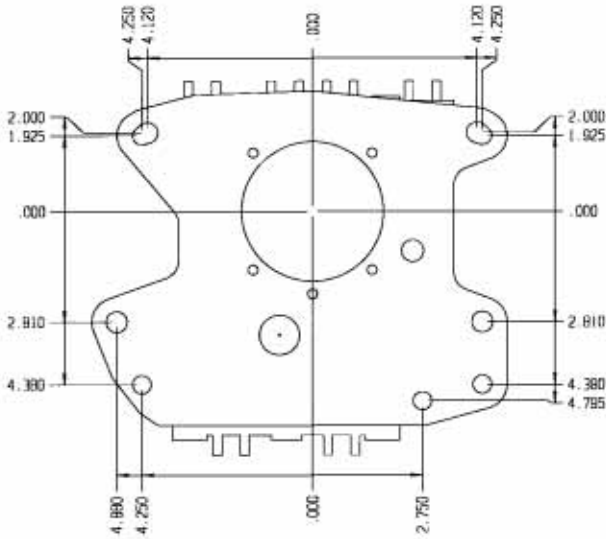

JERICO® Transmission Specifications and Gear Ratios

Weight	Input Splines	Output Splines	Pilot/Bearing Retainer	Transmission Overall Length	Transmission Dimensions
2 Speed- 52 lbs	10 x 1.375 Dia.	32 T	Ford	2SP/3SP 21.5"	A. 9"
3 Speed- 63 lbs	18 x 1.170 Dia.	1.375 OD	Chevy	2SPS- 13.75"	B. 9"
4 Speed- 68 lbs	26 x 1.125 Dia.		Chrysler	DR4/CL4- 24.5"	C. 22-24.5"
(dry, w/o shifter, magnesium)			AMC	WC4/RR4- 21.5" or 24.5"	D. 18-30"
1. Multiple Rear Crossmember mounting patterns on all tail housings- See dim. "F" (excluding pump style- 14-3/8" only) 2. Chevy and Ford dual bellhousing bolt pattern on all Jerico Transmissions. (See pic. "H") 3. Shorty Transmissions also available with no tailhousing. 4. For integral coolant pump option, add 4 lbs to the total weight. 5. Dimensions are for T/B Loader case (T/L case slightly smaller.)					E. H- pat: 7" V- gate: 6" F. Ford: 13.56" Chevy: 14.37" Chrys: 15.50" 16.87" G. 5.675"

Call for special applications not listed. We carry many special inputs, adapters, etc. and more.

FRONT VIEW OF TRANSMISSION BOLT PATTERN (PICTORIAL "H")