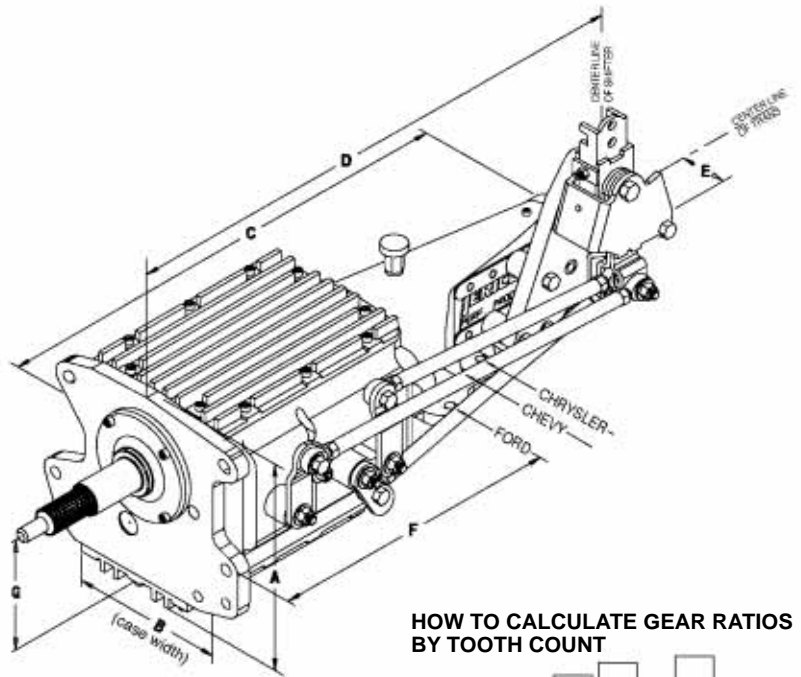

JERICO® Transmission Specifications and Gear Ratios

Weight	Input Splines	Output Splines	Pilot/Bearing Retainer	Transmission Overall Length	Transmission Dimensions
2 Speed- 52 lbs	10 x 1.375 Dia.	32 T	Ford	2SP/3SP 21.5"	A. 9"
3 Speed- 63 lbs	18 x 1.170 Dia.	1.375 OD	Chevy	2SPS- 13.75"	B. 9"
4 Speed- 68 lbs	26 x 1.125 Dia.		Chrysler	DR4/CL4- 24.5"	C. 22-24.5"
(dry, w/o shifter, magnesium)			AMC	WC4/RR4- 21.5" or 24.5"	D. 18-30"
1. Multiple Rear Crossmember mounting patterns on all tail housings- See dim. "F" (excluding pump style- 14-3/8" only) 2. Chevy and Ford dual bellhousing bolt pattern on all Jerico Transmissions. (See pic. "H") 3. Shorty Transmissions also available with no tailhousing. 4. For integral coolant pump option, add 4 lbs to the total weight. 5. Dimensions are for T/B Loader case (T/L case slightly smaller.)					E. H- pat: 7" V- gate: 6" F. Ford: 13.56" Chevy: 14.37" Chrys: 15.50" 16.87" G. 5.675"

Call for special applications not listed. We carry many special inputs, adapters, etc. and more.

HOW TO CALCULATE GEAR RATIOS BY TOOTH COUNT