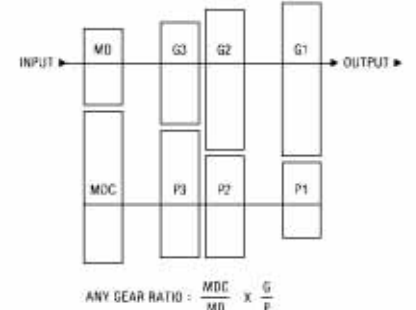

HOW TO CALCULATE GEAR RATIOS BY TOOTH COUNT